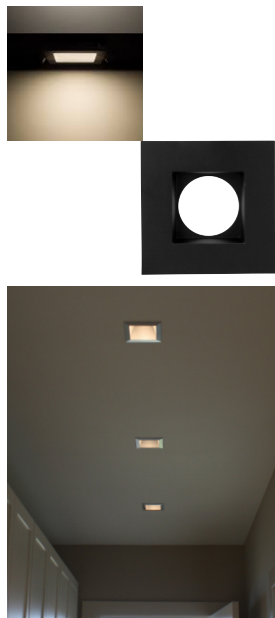

Round / Square Trims

IC Rated