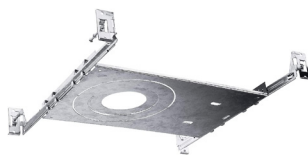

# LED Canless Regressed Downlight

## Interchangeable Trims

LED recessed lighting is a versatile and convenient lighting option for any space, whether you are doing a home remodel or working with new construction. This canless downlight is designed to be an all-in-one solution that is quick, easy to install, and offers customizable color options. With five color options, 27K/30K/35K/40K/50K. Each recessed ceiling light has a junction box with quick connectors for simple wiring. The included interchangeable trim features a twist lock application that is easy to change the trim style in the future. In addition, with the ability to dim from 100% to 10%, you can control the light output according to your mood and preferences. Moreover, the wet location rating makes the LED recessed lighting suitable for outdoor and bathroom environments where moisture may be present. The LED recessed lighting is built to last, with an astounding 50,000-hour lifetime.

Round / Square Trims

IC Rated

Suitable for outdoor

### COB LED

Color Selectable  
27K/30K/35K/40K/50K  
90 CRI

Twist lock application that is easy to change the trim style

Regressed Trims

Mounting Option

87705-SU Construction Plate

2" | 15W | 1055lms

4" | 18W | 1360lms