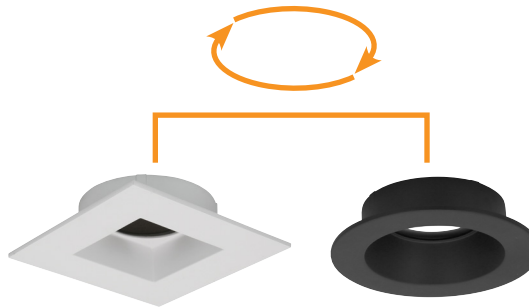

# LED Canless Regressed Downlight

## Interchangeable Trims

LED recessed lighting is a versatile and convenient lighting option for any space, whether you are doing a home remodel or working with new construction. This canless downlight is designed to be an all-in-one solution that is quick, easy to install, and offers customizable color options. With five color options, 27K/30K/35K/40K/50K. Each recessed ceiling light has a junction box with quick connectors for simple wiring. The included interchangeable trim features a twist lock application that is easy to change the trim style in the future. In addition, with the ability to dim from 100% to 10%, you can control the light output according to your mood and preferences. Moreover, the wet location rating makes the LED recessed lighting suitable for outdoor and bathroom environments where moisture may be present. The LED recessed lighting is built to last, with an astounding 50,000-hour lifetime.

Round / Square Trims

IC Rated

Suitable for outdoor

### COB LED

Color Selectable  
27K/30K/35K/40K/50K  
90 CRI

Twist lock application that is easy to change the trim style

Regressed Trims

Mounting Option

87705-SU Construction Plate

2" | 15W | 1055lms

4" | 18W | 1360lms