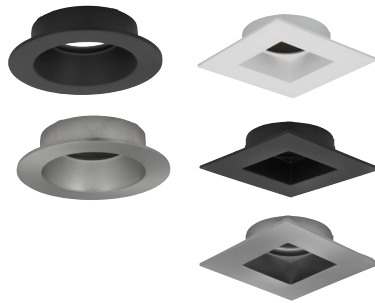

## Interchangeable Trims

LED recessed lighting is a versatile and convenient lighting option for any space, whether you are doing a home remodel or working with new construction. This canless downlight is designed to be an all-in-one solution that is quick, easy to install, and offers customizable color options. With five color options, 27K/30K/35K/40K/50K. Each recessed ceiling light has a junction box with quick connectors for simple wiring. The included interchangeable trim features a twist lock application that is easy to change the trim style in the future. In addition, with the ability to dim from 100% to 10%, you can control the light output according to your mood and preferences. Moreover, the wet location rating makes the LED recessed lighting suitable for outdoor and bathroom environments where moisture may be present. The LED recessed lighting is built to last, with an astounding 50,000-hour lifetime.

Round / Square Trims

IC Rated

Suitable for outdoor

### COB LED

Color Selectable  
27K/30K/35K/40K/50K  
90 CRI

Twist lock application that is easy to change the trim style

Regressed Trims

Mounting Option

87705-SU Construction Plate

2" | 15W | 1055lms

4" | 18W | 1360lms

6" | 24W | 1735lms

Trim for 85589-SU	Trim
85592-SU	TRIM/DAD/2R/BK 2" Black Round
85593-SU	TRIM/DAD/2R/BN 2" Brushed Nickel Round
85594-SU	TRIM/DAD/2S/WH 2" White Square
85595-SU	TRIM/DAD/2S/BK 2" Black Square
85596-SU	TRIM/DAD/2S/BN 2" Brushed Nickel Square