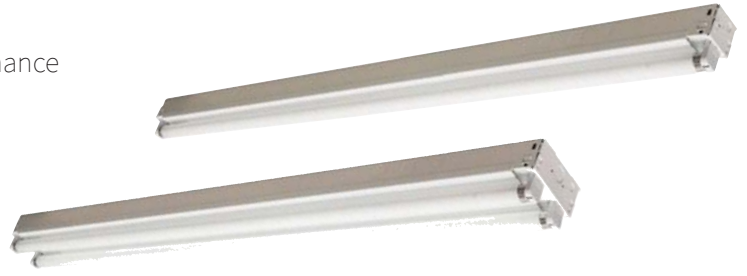

# Strip Fixture

- Snap-on components for easy assembly and maintenance
- Available in lengths from 24 to 96 inches
- Surface, stem or chain mountable
- White Finish
- Steel Body
- ETL Listed

Advance Bypass