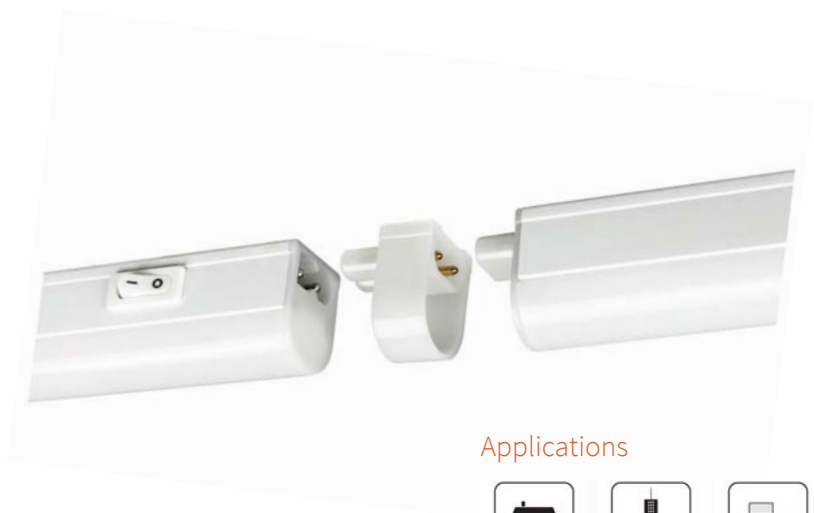

Under Cabinet

Linkable Plug-in

Sunlite's under cabinet fixture adds ambient lighting in kitchens and closets. These linkable fixtures can be installed in any configuration.

- Plastic Body with White Lens and White Finish
- 80 CRI
- ETL Listed
- Available in 3500K and 5000K Options
- 5' Power Cord and 9" Linkable Cable Included

Applications

Item#	Description	Watt	Lumen	Volt	Color	Hours	Dim		L	W	H
12" Length											
53071-SU	LFX/UC/12/4W/30K	4	300	120	3000K	35000	-	-	12.0"	1.0"	1.5"
53080-SU	LFX/UC/12/4W/40K	4	315	120	4000K	35000	-	-	12.0"	1.0"	1.5"
22.5" Length											
53072-SU	LFX/UC/22/8W/30K	8	600	120	3000K	35000	-	-	22.5"	1.0"	1.5"
53083-SU	LFX/UC/22/8W/40K	8	615	120	4000K	35000	-	-	22.5"	1.0"	1.5"
34" Length											
53073-SU	LFX/UC/34/10W/30K	10	750	120	3000K	35000	-	-	34.0"	1.0"	1.5"
53086-SU	LFX/UC/34/10W/40K	10	780	120	4000K	35000	-	-	34.0"	1.0"	1.5"
46" Length											
53074-SU	LFX/UC/46/14W/30K	14	1050	120	3000K	35000	-	-	46.0"	1.0"	1.5"
53089-SU	LFX/UC/46/14W/40K	14	1100	120	4000K	35000	-	-	46.0"	1.0"	1.5"