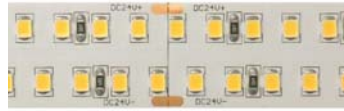

Strip Lights

Double and Triple Row