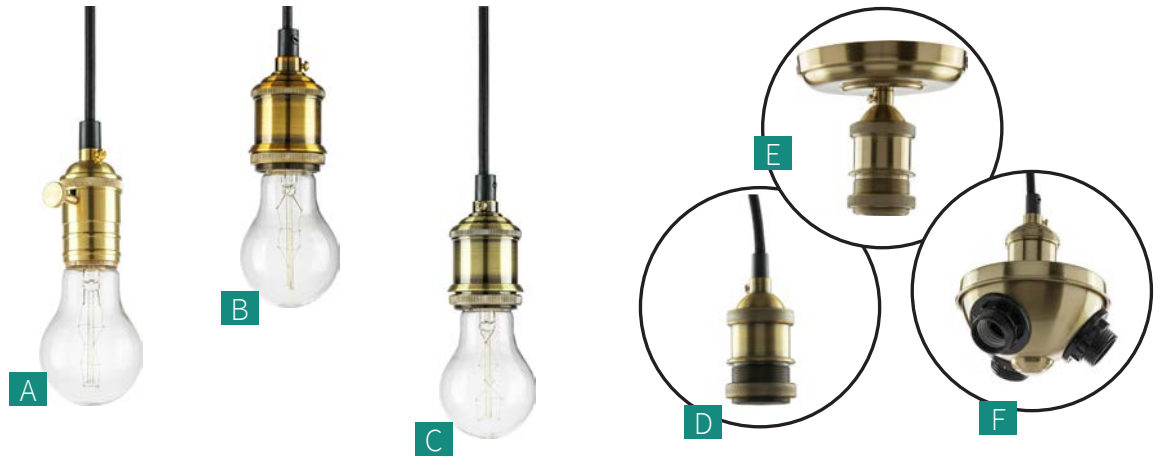

Indoor

Antique Style

Socket

- Pendant Mount
- 120 volts
- Medium (E26) Base
- Steel Body
- UL Listed
- Bulb(s) *not* Included

Item#	Description	Finish	Lens	Lights	Max Watts	Dimensions(in)
07030-SU	A AQF/BS/S1/S	Brass	N/A	1	40	1.8(dia) x 3.5(h) 42" Cord
07032-SU	B AQF/BS/S1	Bronze	N/A	1	40	1.8(dia) x 3.5(h) 42" Cord
07034-SU	C AQF/BS/S1/T	Antique Bronze	N/A	1	40	1.8(dia) x 3.5(h) 42" Cord
07000-SU	D AQF/PD/S1/BB	Matte Antique Bronze	N/A	1	60	1.8(dia) x 3.5(h) 72" Cord
07004-SU	E AQF/FM/S1/BB	Brass	N/A	1	60	4.7(dia) x 4.8(h)
07001-SU	F AQF/PD/S3/CB	Copper Bronze	N/A	3	60	6.0(dia) x 5.3(h) 42" Cord

Antique Style

Clear Glass

- Pendant Mount
- 120 volts
- Medium (E26) Base
- UL Listed
- Bulb(s) *not* Included

Item#	Description	Finish	Lens	Lights	Max Watts	Dimensions(in)
07058-SU	A AQF/CG/PD/CYL	Black	Clear Glass	1	60	5.9(dia) x 9.0(h) 70" Cord
07092-SU	B AQF/CG/PD/SG	Black	Clear Glass	1	60	10.0(dia) x 10.5(h) 73" Cord
07074-SU	C AQF/CG/PD/VCYL	Black	Clear Glass	1	60	7.0(dia) x 11.6(h) 50" Cord

Antique Style

Clear Glass

- Pendant Mount
- 120 volts
- Medium (E26) Base
- Steel Body
- UL Listed
- Bulb(s) *not* Included

Item#	Description	Finish	Lens	Lights	Max Watts	Dimensions(in)
07002-SU	A AQF/PD/CN/CB/CAC	Copper Bronze	Clear Glass	1	60	5.7(dia) x 9.4(h) 71" Cord
07048-SU	B AQF/CG/PD/EL	Black	Clear Glass	1	60	12.0(dia) x 12.0(h) 52" Cord
07046-SU	C AQF/CG/PD/TCYL	Black	Clear Glass	1	60	9.6(dia) x 12.0(h) 49" Cord