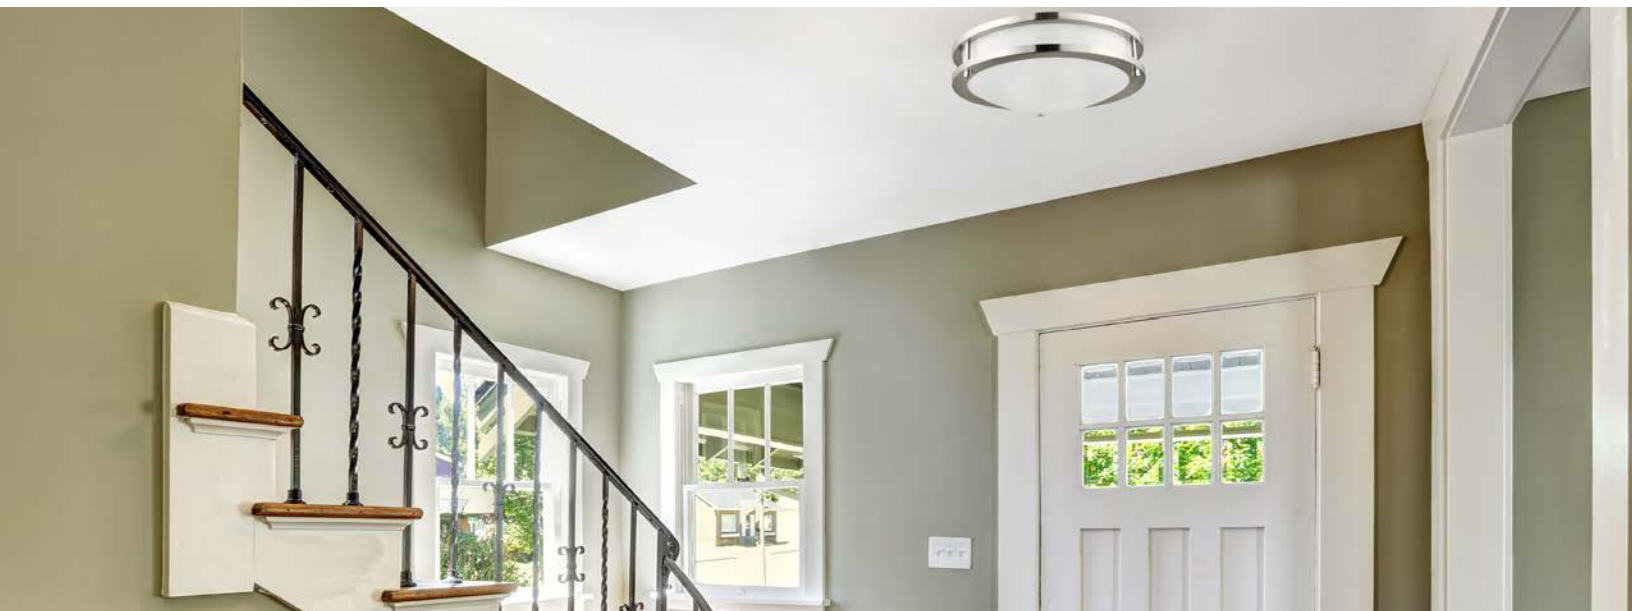

Decorative Flush Mount

Double Band Trim

- Surface Mount
- 120 volts
- GU24 Base
- Uses Spirals Fluorescent Bulb(s)
- Metal & Acrylic Body
- UL Listed
- Bulb(s) Included

LED
Upgradable
(See back page)

Item#	Description	Finish	Lens	Lights	Max Watts	Dimensions(in)
45571-SU	DCO12/E/PB	Polished Brass	White Lens	1	23	12.0(dia) x 3.5(h)
45576-SU	DCO14/E/PB	Polished Brass	White Lens	2	23	14.0(dia) x 3.5(h)
45581-SU	DCO16/E/PB	Polished Brass	White Lens	2	23	16.0(dia) x 4.0(h)
45586-SU	DCO18/E/PB	Polished Brass	White Lens	2	23	18.0(dia) x 4.0(h)