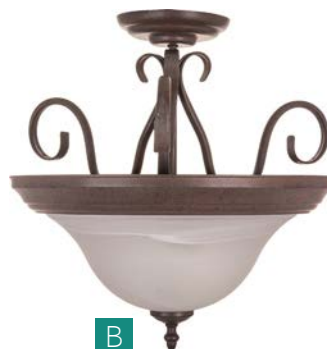

LED
Upgradable
(See back page)

Item#	Description	Finish	Lens	Lights	Max Watts	Dimensions(in)
46030-SU	A DBP15/AL	Dusted Brown	Alabaster Glass	3	60	12.0(dia) x 24.5(h) | 48" Cord
46035-SU	B DBC18/AL	Dusted Brown	Alabaster Glass	3	60	13.8(dia) x 16.3(h)
46010-SU	C S1050A	Satin Nickel	Alabaster Glass	3	60	13.3(dia) x 11.0(h)