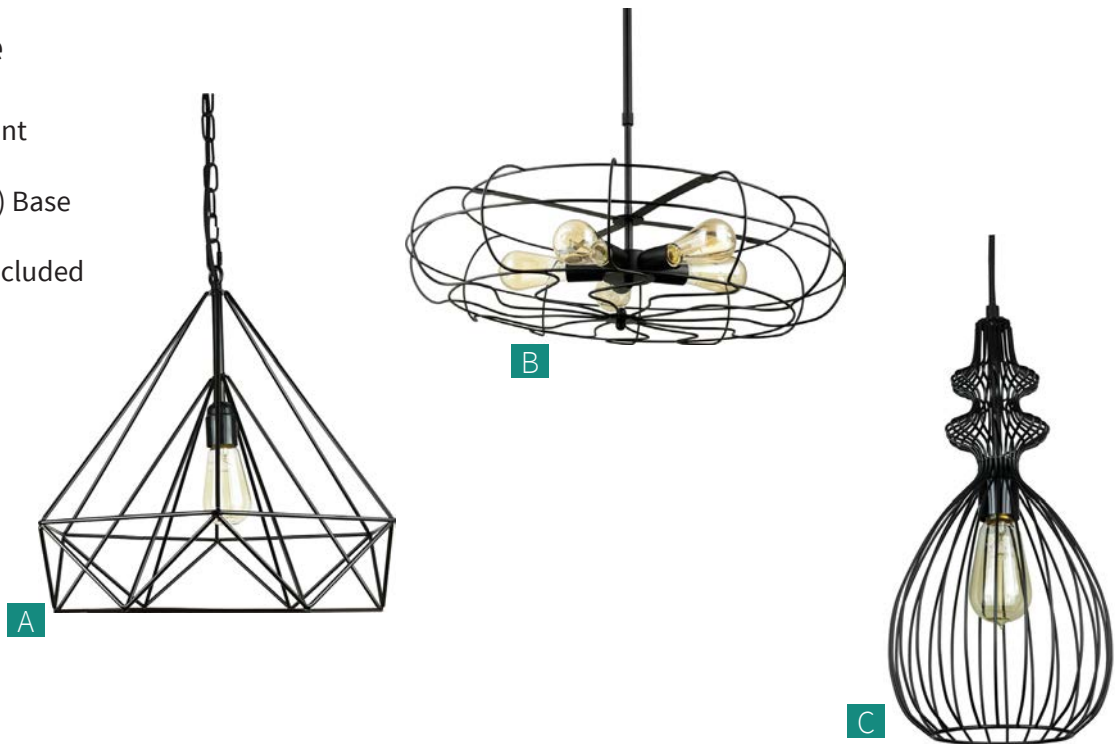

Antique Style

Ceiling Canopy

- Pendant Mount
- 120 volts
- Medium (E26) Base
- Metal Body
- Bulb(s) *not* Included

A

B

C

Item#	Description	Finish	Lens	Lights	Max Watts	Dimensions(in)
07007-SU	A AQF/PD/CN8/AB	8" Antique Brass	N/A	1	60	8.0(dia) x 6.5(h) 48" Cord
07008-SU	AQF/PD/CN10/AB	10" Antique Brass	N/A	1	60	10.0(dia) x 6.5(h) 48" Cord
07016-SU	B AQF/PD/CN10/AB/FLA	Antique Brass	N/A	1	40	10.5(dia) x 4.5(h)
07009-SU	C AQF/PD/SCN10/OB/AB	Antique Brass	N/A	1	60	10.0(dia) x 6.3(h) 72" Cord

Antique Style

Piping System

- Wall Mount
- 120 volts
- Medium (E26) Base
- Metal Body
- Bulb(s) *not* Included

Item#	Description	Finish	Lens	Lights	Max Watts	Dimensions(in)
07076-SU	AQF/PS/IR	Iron Rust	N/A	5	40	42.0(l) x 5.0(w) x 20.0(h)

Antique Style

Ceiling Cage

- Pendant Mount
- 120 volts
- Medium (E26) Base
- Metal Body
- Bulb(s) *not* Included

Item#	Description	Finish	Lens	Lights	Max Watts	Dimensions(in)
07060-SU	A AQF/GPD/PR/AB	Antique Bronze	N/A	1	60	15.0(dia) x 17.0(h) 48" Cord
07082-SU	B AQF/GPD/F/AB	Antique Bronze	N/A	5	60	26.5(dia) x 7.0(h)
07062-SU	C AQF/GPD/AC/AB	Antique Bronze	N/A	1	60	8.0(dia) x 16.3(h) 46" Cord