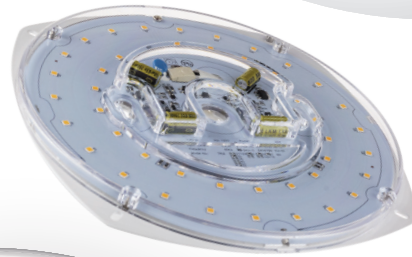

LED Retrofit Light Engines

» 2 Mounting Options

- Junction box screws
- Center threaded nipple

» Mounting & Wiring Accessories included

Sunlite's LED light engines allow you to convert your existing light fixtures into state of the art LED fixtures. Take advantage of their high lumen output and **energy saving LEDs** while producing an even light spread. The Sunlite LED light engines are suitable for most fixtures and are available in a wide range of sizes and color temperatures.

Suitable for damp locations

Upgrade your lighting while keeping your decor

25,000
Lamp Hours

700 Lumens

3"